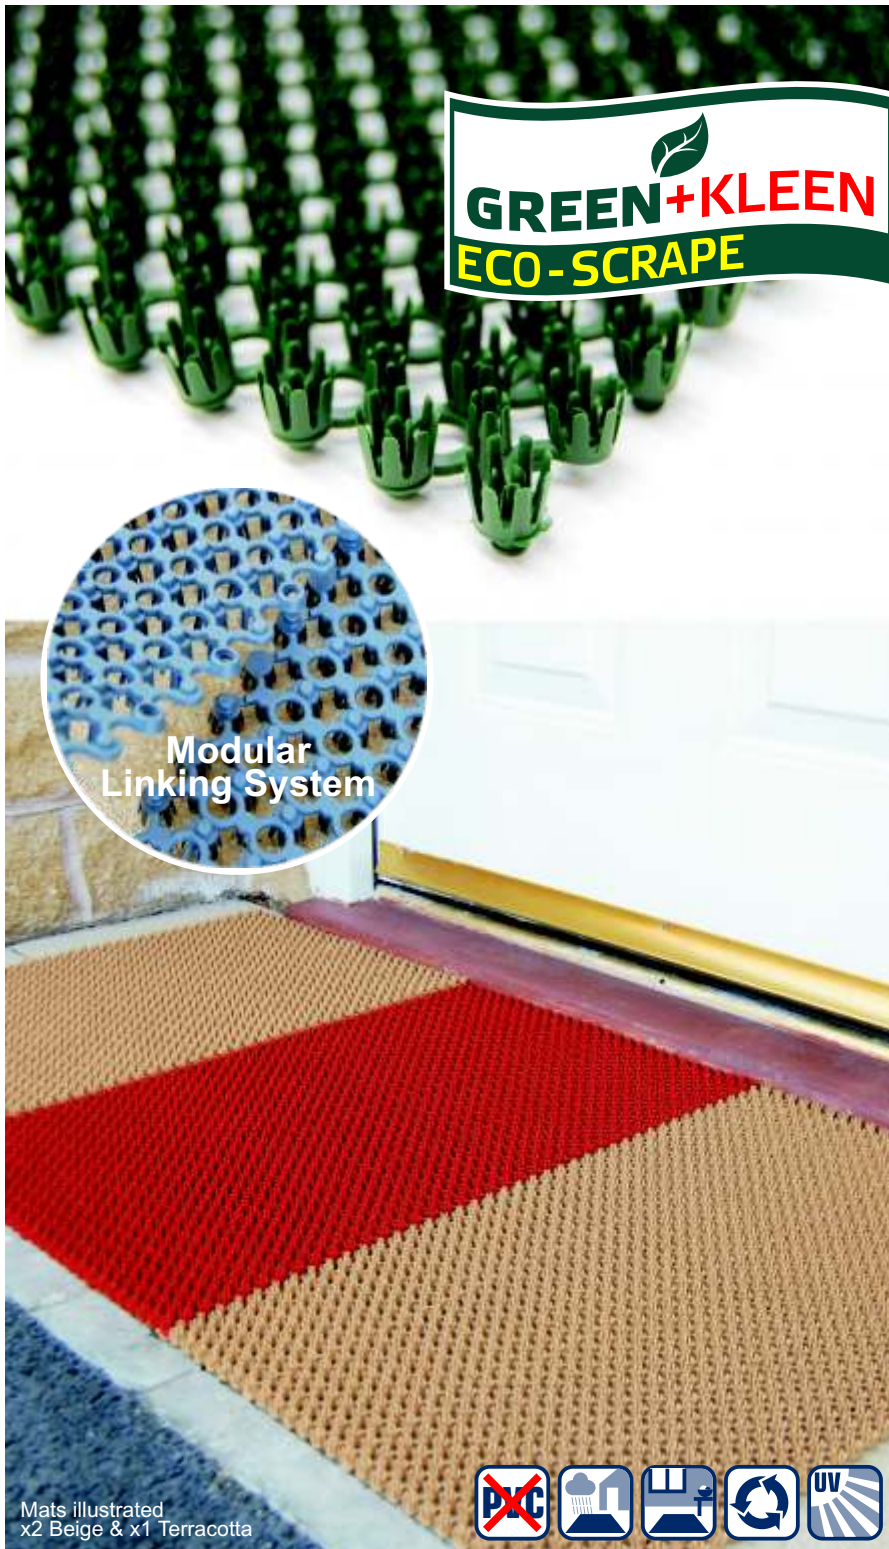

Eco-Scrape

hard wearing, weather resistant door mat

Product Information

Eco-Scrape – Reduce cleaning bills...Low Cost...Eco-Scrape is a highly effective and durable external door mat, the upright hard bristles offer an extremely effective scraping action designed to remove mud, dust, grass, snow etc. Eco-Scrape offers an extremely cost effective first line of defence protecting your floors and reducing both cleaning and maintenance bills.

Eco-Scrape is made of extremely hardwearing and weather resistant PE polymers, with a high UV resistance making it an ideal out door product. The open construction provides immediate drainage from the mat surface, keeping the matting surface dry to effectively maintain performance.

Features

- Scrapes shoes clean
- Modular linking system
- 5 standard colour choices
- 100% recyclable material
- Weatherproof

Sizes

57 x 38 cm

Colours

		
ES001 Beige	ES003 Green	ES004 Light Grey
		
ES005 Graphite	ES007 Terracotta	