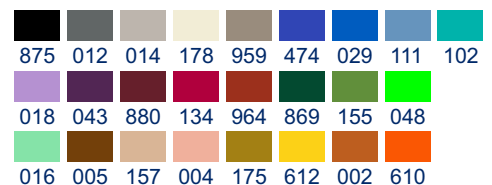

Additional Colours

KLEEN-TEX Industries Ltd
Express Trading Estate
Stone Hill Road
Farnworth
Bolton BL4 9TP
United Kingdom

KLEEN-TEX

+44 (0)1204 863000

www.kleen-tex.co.uk

T: +44 (0)1204 863000
F: +44 (0)1204 863001
E: sales@kleen-tex.co.uk