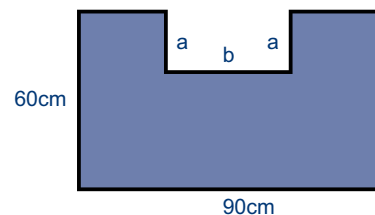

Size

The overall mat size is 60 x 90cm with a bespoke notch size to suit your model of water cooler or other appliance.

Colours

875	047	012	014	178	959	858	474	029	111
018	043	880	134	964	040	013	869	155	048
016	952	005	157	004	175	612	002	610	102

Overall mat size= 60 x 90cm
(a) notch depth=
(b) notch width=
Colour=

KLEEN-TEX

+44 (0)1204 389 540

www.kleen-tex.co.uk

Kleen-Tex Industries Ltd
Atria
Spa Road
Bolton
BL1 4AG
United Kingdom

T: +44 (0)1204 389 540
F: +44 (0)1204 559 274
E: sales@kleen-tex.co.uk