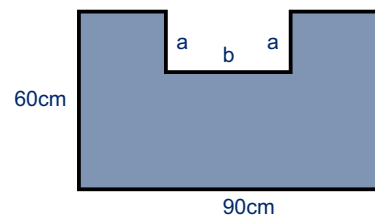

Size

The overall mat size is 60 x 90cm with a bespoke notch size to suit your model of water cooler or other appliance.

Colours

875	047	012	014	178	959	858	474	029	111
018	043	880	134	964	040	013	869	155	048
016	952	005	157	004	175	612	002	610	102

Overall mat size= 60 x 90cm

(a) notch depth=

(b) notch width=

Colour=

Bespoke
logo and message
options also available

KLEEN-TEX

+44 (0)1204 863000

www.kleen-tex.co.uk