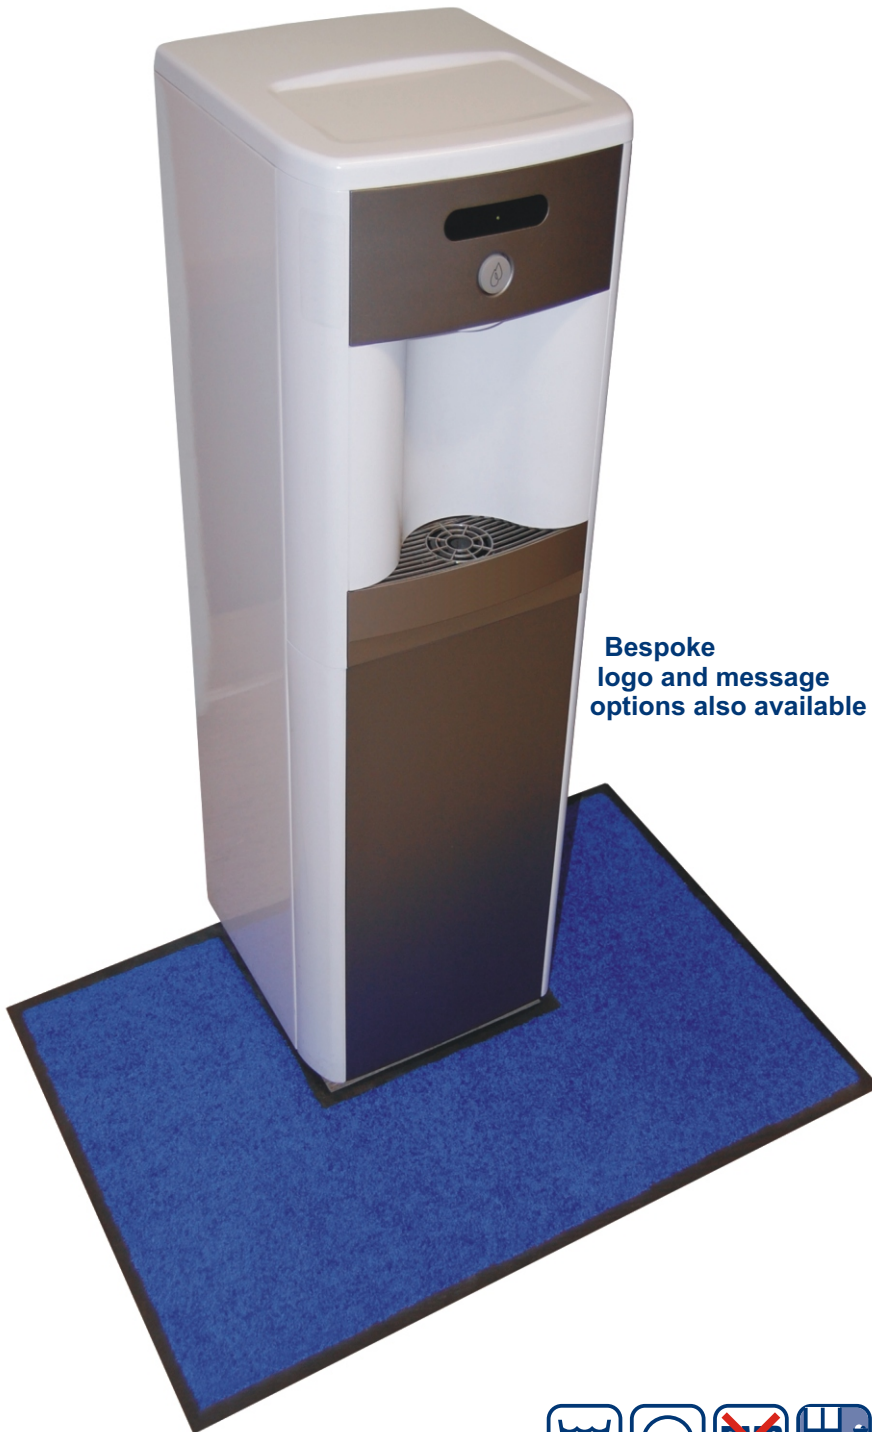

Water-Kooler Mat

colourful, functional, bespoke shaped mat

Product Information

The Water-Kooler Mat is a bespoke, shaped mat specially created to fit around any water cooler or similar appliance, providing protection for the floor where liquid spills are frequent, causing slip injury or costly repairs. The mat gives employers peace of mind that they have done all they can to minimise the risk of a slip injury.

Available in an extensive range of vibrant colours to suit most decor tastes and trends.

Features

- Custom shaped and sized
- 30 colour choices
- Bespoke notch size
- Fully washable
- Anti-slip nitrile rubber backing

Size

The overall mat size is 60 x 90cm with a bespoke notch size to suit your model of water cooler or other appliance.

Colours

875	047	012	014	178	959	858	474	029	111
018	043	880	134	964	040	013	869	155	048
016	952	005	157	004	175	612	002	610	102