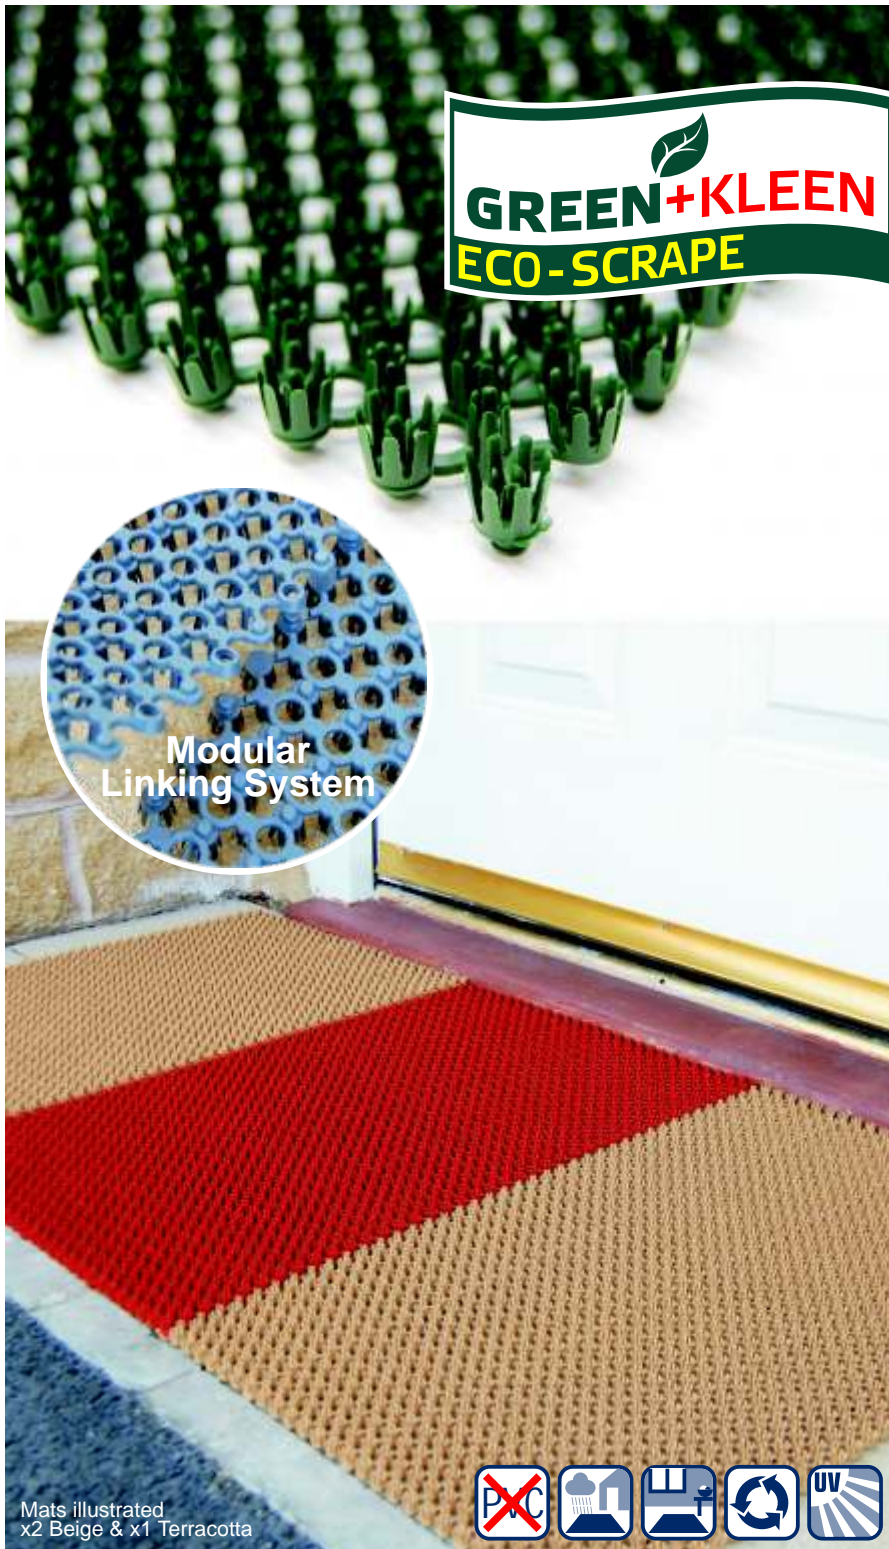

Eco-Scrape

hard wearing, weather resistant door mat

Modular
Linking System

Mats illustrated
x2 Beige & x1 Terracotta

Product Information

Eco-Scrape – Reduce cleaning bills...Low Cost...Eco-Scrape is a highly effective and durable external door mat, the upright hard bristles offer an extremely effective scraping action designed to remove mud, dust, grass, snow etc. Eco-Scrape offers an extremely cost effective first line of defence protecting your floors and reducing both cleaning and maintenance bills.

Eco-Scrape is made of extremely hardwearing and weather resistant PE polymers, with a high UV resistance making it an ideal out door product. The open construction provides immediate drainage from the mat surface, keeping the matting surface dry to effectively maintain performance.

Features

- Scrapes shoes clean
- Modular linking system
- 5 standard colour choices
- 100% recyclable material
- Weatherproof

Sizes

57 x 38 cm

Colours

		
ES001 Beige	ES003 Green	ES004 Light Grey
		
ES005 Graphite	ES007 Terracotta	