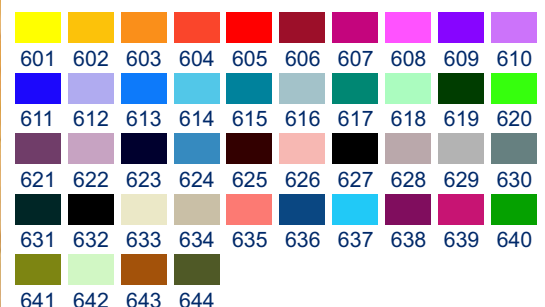

Use them to promote your own marketing campaigns and special offers.

Features

- Printed Opti-Twist™ nylon
- Custom designs, logos or messages
- 44 printed fabric colour choices
- Changeable graphic window
- Fully washable up to 60°C
- Anti-slip nitrile rubber backing
- 2 years guarantee against faults

Mat Sizes / Window Sizes

94 x 155 cm - **4A4**
94 x 219 cm - **A1**
129 x 294 cm - **A0**

Bespoke size options available on request

Mat Design Colours

KLEEN-TEX

+44 (0)1204 863000

www.kleen-tex.co.uk

KLEEN-TEX Industries Ltd
Express Trading Estate
Stone Hill Road
Farnworth
Bolton BL4 9TP
United Kingdom